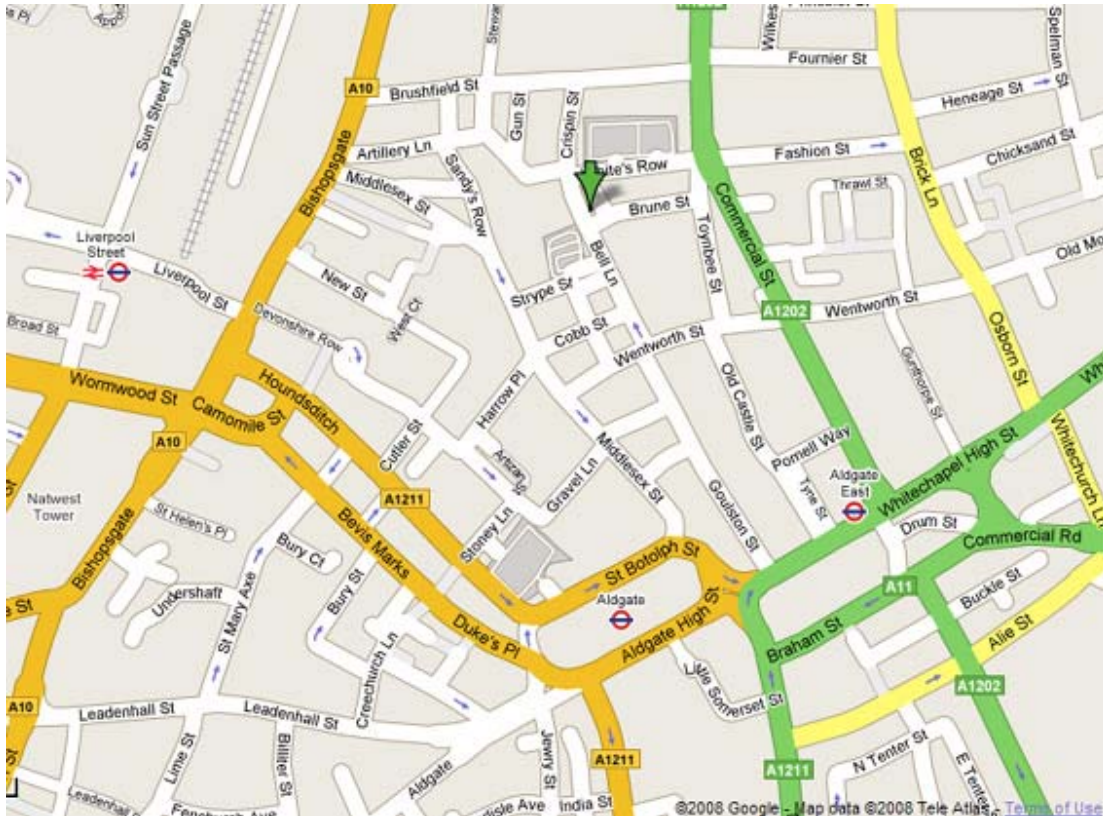

How to get to our offices

Our address: 2-6 TENTER GROUND, SPITALFIELDS, LONDON, E1 7NH, UK.
Our switchboard number: 020 7426 8888

From Liverpool Street

Turn left out of Liverpool Street station onto Bishopsgate. Walk along Bishopsgate and turn right along Middlesex Street. Keep left as the street turns into Widegate Street and continue straight along as it turns into Artillery Passage (not shown on map – it's a narrow old-fashioned alleyway). Then turn right onto Crispin Street, turn left soon after onto Whites Row and then turn right into Tenter Ground.

From Aldgate East

Turn right onto Whitechapel High Street from the station, then right onto Tyne Street. Keep left as Tyne Street turns into Old Castle Street, then turn left on Wentworth St. Turn right up Bell Lane. At Brune Street, turn right and then left again to reach Tenter Ground.